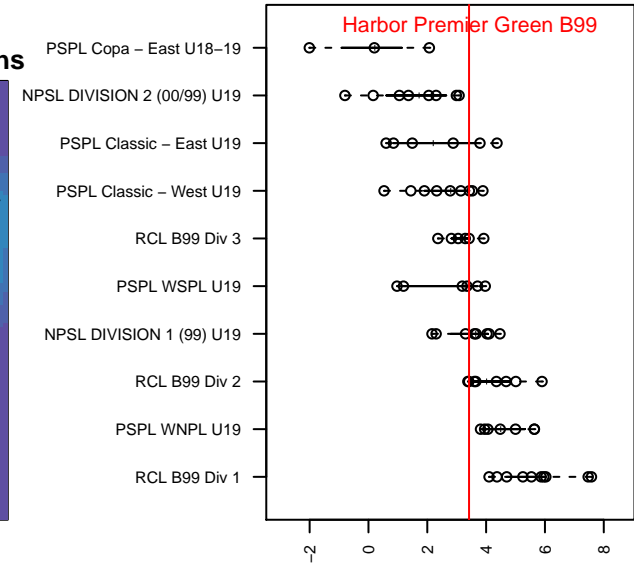

# Harbor Premier Green B99

Harbor FC  
 Gig Harbor, WA  
 B99 total strength=1631  
 attack=19.06 defense=16.69  
 fall league = RCL B99 Div 3  
 notes= Jarrett 2013

alt names used:  
 HARBOR PREMIER B99/00' GREEN (WA)  
 Harbor Premier B99 Green A  
 Harbor Premier B00-99  
 Harbor Premier B99/00 Green  
 Harbor Premier B99/00 Green  
 Harbor Premier B99/00 Green  
 Harbor Premier B99 Green A

Venues played:  
 2017 RVS Classic BU17-19  
 2017 Nike Crossfire Challenge Silver Group U1  
 2017 Mt Hood Challenge U19 Gold  
 2017 Tyee Cup U17-19  
 2017 RCL B99 Div 3  
 2017 WYS Presidents Cup B99 Division 1  
 2017 PacNW Winter Classic 99/00 Premier

**Harbor Premier Green B99**  
 Dots are actual minus expected GF (blue circles) and GA (red triangles).  
 Blue line is smoothed change in attack strength. Red is smoothed change in defense strength.

**attack and defense variance (black dot)  
relative to other teams  
and top 10 in region**

**attack and defense rating  
relative to others at age  
and all opponents in last 13 months**

**Performance relative to 13 month average**