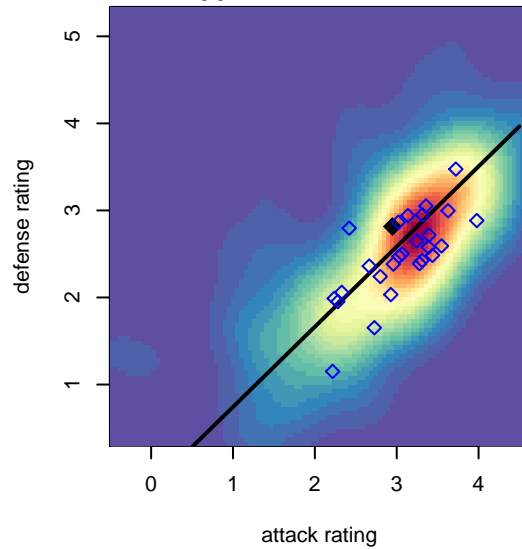

# Harbor Premier Green B99

Harbor FC  
 Gig Harbor, WA  
 B99 total strength=1631  
 attack=19.06 defense=16.69  
 fall league = RCL B99 Div 3  
 notes= Jarrett 2013

alt names used:  
 HARBOR PREMIER B99/00' GREEN (WA)  
 Harbor Premier B99 Green A  
 Harbor Premier B00-99  
 Harbor Premier B99/00 Green  
 Harbor Premier B99/00 Green  
 Harbor Premier B99/00 Green  
 Harbor Premier B99 Green A

Venues played:  
 2017 RVS Classic BU17-19  
 2017 Nike Crossfire Challenge Silver Group U1  
 2017 Mt Hood Challenge U19 Gold  
 2017 Tyee Cup U17-19  
 2017 RCL B99 Div 3  
 2017 WYS Presidents Cup B99 Division 1  
 2017 PacNW Winter Classic 99/00 Premier

**Harbor Premier Green B99**  
 Dots are actual minus expected GF (blue circles) and GA (red triangles).  
 Blue line is smoothed change in attack strength. Red is smoothed change in defense strength.

**attack and defense variance (black dot)  
relative to other teams  
and top 10 in region**

**attack and defense rating  
relative to others at age  
and all opponents in last 13 months**

**Performance relative to 13 month average**