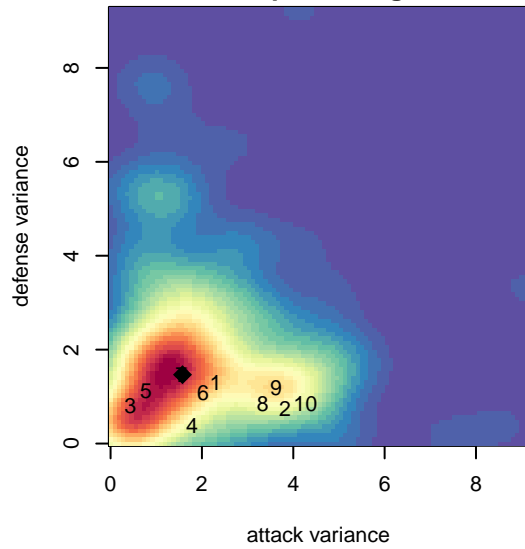

**attack and defense variance (black dot)
relative to other teams
and top 10 in region**