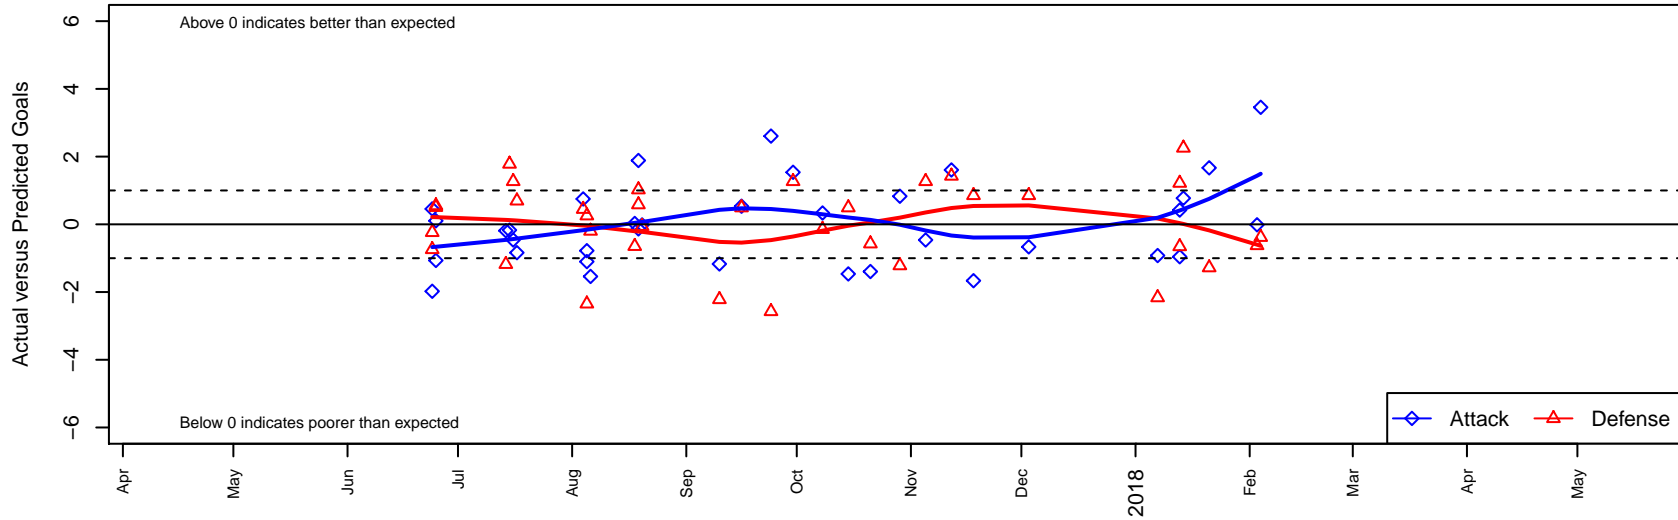

# Harbor Premier Green B99

Harbor FC  
 Gig Harbor, WA  
 B99 total strength=1631  
 attack=19.06 defense=16.69  
 fall league = RCL B99 Div 3  
 notes= Jarrett 2013

alt names used:  
 HARBOR PREMIER B99/00' GREEN (WA)  
 Harbor Premier B99 Green A  
 Harbor Premier B00-99  
 Harbor Premier B99/00 Green  
 Harbor Premier B99/00 Green  
 Harbor Premier B99/00 Green  
 Harbor Premier B99 Green A

**Harbor Premier Green B99**  
 Dots are actual minus expected GF (blue circles) and GA (red triangles).  
 Blue line is smoothed change in attack strength. Red is smoothed change in defense strength.

**attack and defense variance (black dot)  
relative to other teams  
and top 10 in region**

**attack and defense rating  
relative to others at age  
and all opponents in last 13 months**

**Performance relative to 13 month average**