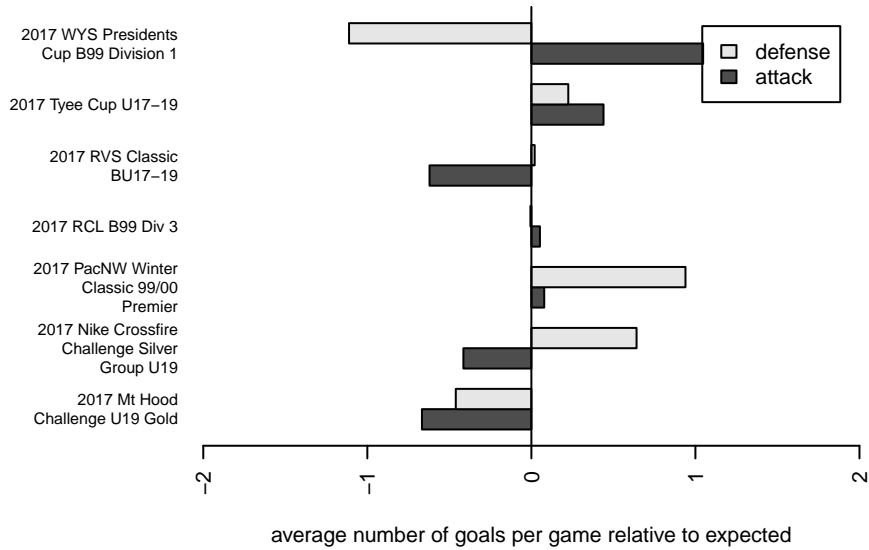

**Harbor Premier Green B99**  
 Dots are actual minus expected GF (blue circles) and GA (red triangles).  
 Blue line is smoothed change in attack strength. Red is smoothed change in defense strength.

**attack and defense variance (black dot)  
relative to other teams  
and top 10 in region**

**attack and defense rating  
relative to others at age  
and all opponents in last 13 months**

**Performance relative to 13 month average**